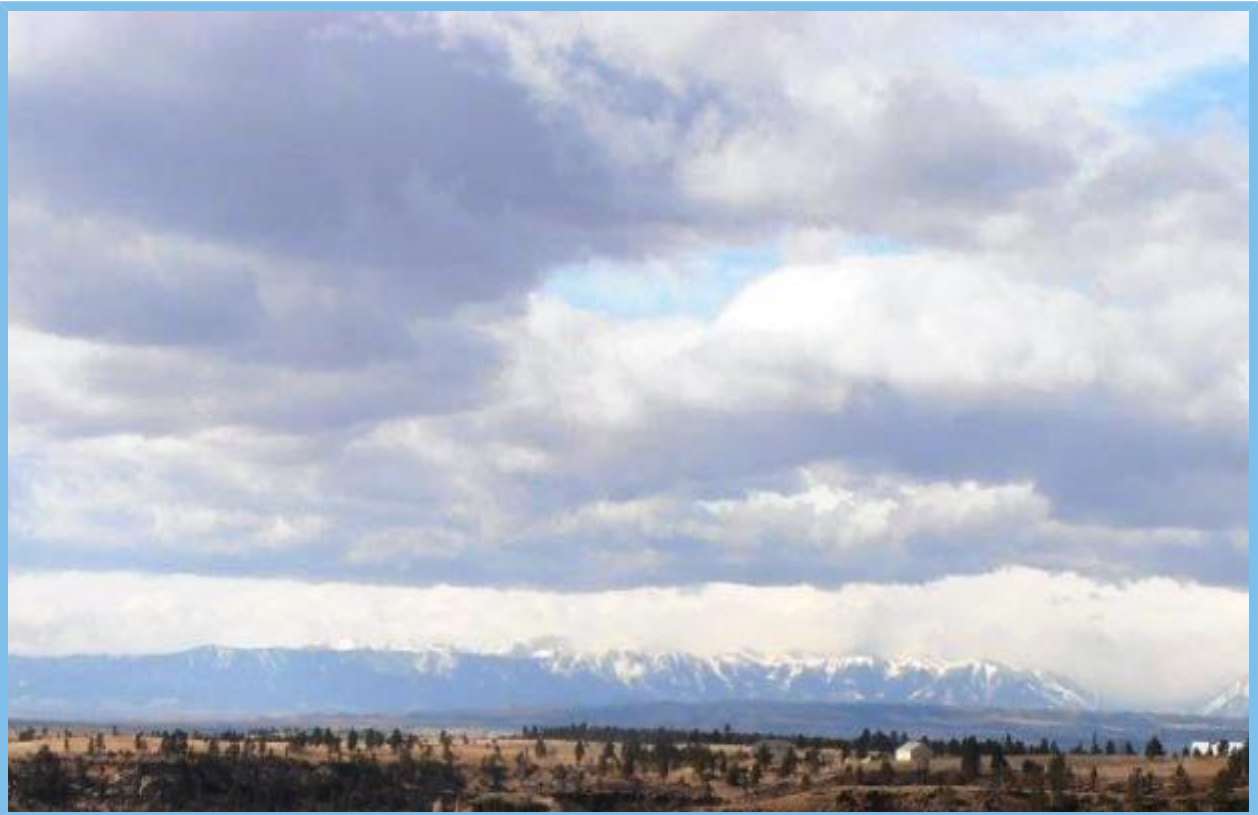

give us a call at 406.259.6666

Rimrock Vista #29

Laurel, MT | \$ 279,500.00

give us a call at 406.259.6666

Rimrock Vista #29

Small Acreages

Acres: 20

One of two contiguous 20 acre parcels situated on the end of a bench. 360 degree views, pasture and trees. Consider this your private kingdom.

Rimrock Vista is 7 miles NW of Laurel, Montana.